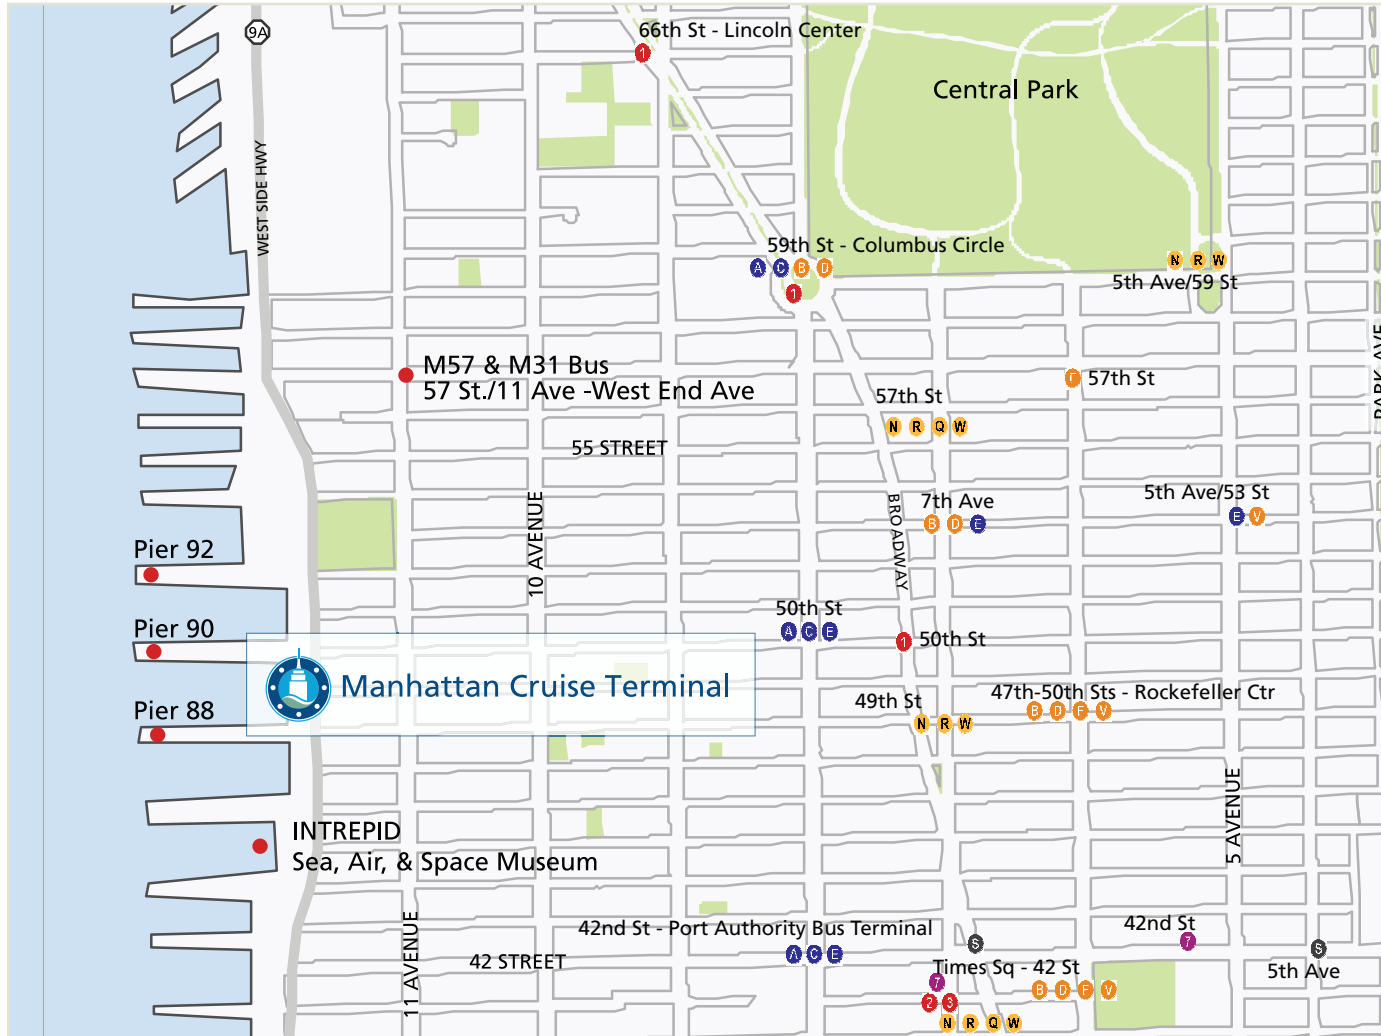

MANHATTAN CRUISE TERMINAL

Manhattan Cruise Terminal

Piers 88, 90, & 92

711 12th Avenue

New York, NY 10019

Phone: (212) 246-5450

Manhattan Terminal
Managed and Operated by

NYCRUISE

For more information on NYCruise visit us at
www.nycruise.com